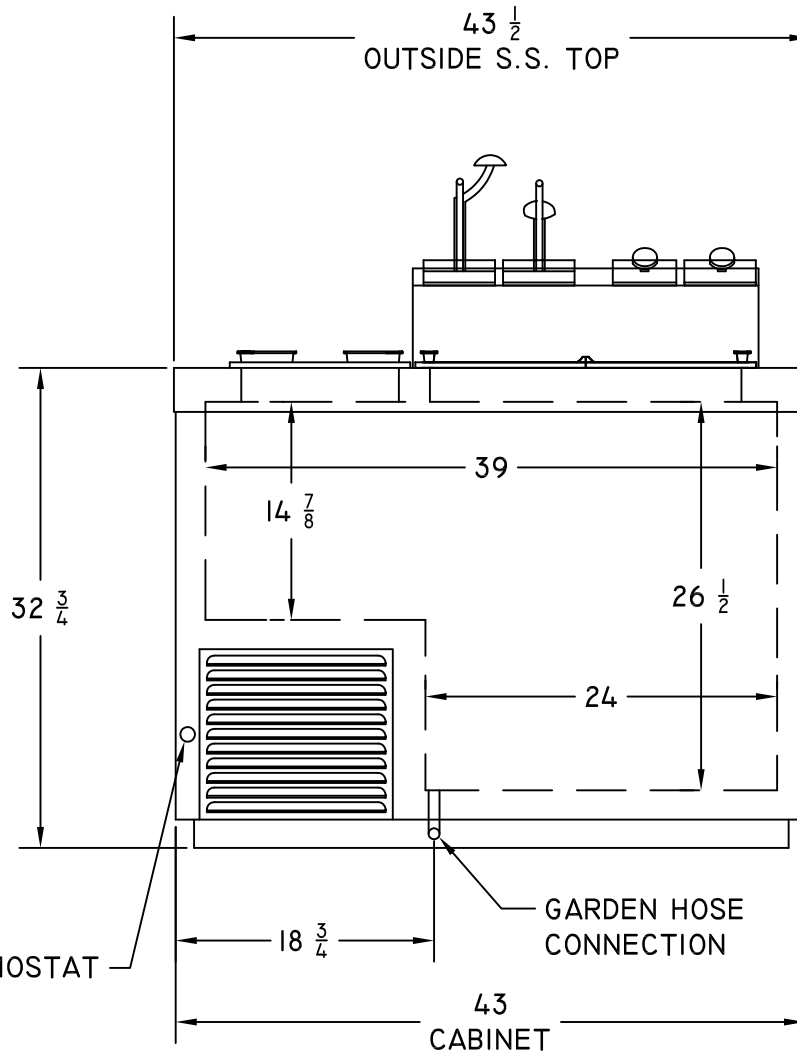

SERVICE CORD
EXTENDS 7'
FROM LOWER
BACK OF TUNNEL

THERMOSTAT

REV.		C. NELSON MFG.	
TITLE: BDF-6			
USED ON: FINISHED GOODS			1 OF 1
DWN. BY: RMP	PART NO.:		BDF-6
DATE: AUTO			
SCALE: AUTO			
		REV.	NR